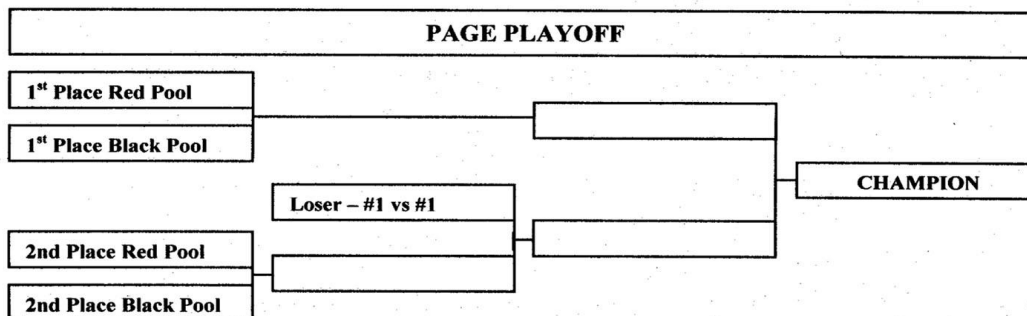

STRATHCONA TRUST SENIOR MEN'S Championship

ASHAM GROUP

	Neufeld	Franklin	Boehmer	Mouck	Ringaert	Hay	Gitzel	Holmes
Neufeld								
Franklin								
Boehmer								
Mouck								
Ringaert								
Hay								
Gitzel								
Holmes								

ASHAM EXPRESS GROUP

	Robertson	Lukowich	Warren	McMechan	German	Wainikka	Van Daele	May
Robertson								
Lukowich								
Warren								
McMechan								
German								
Wainikka								
Van Daele								
May