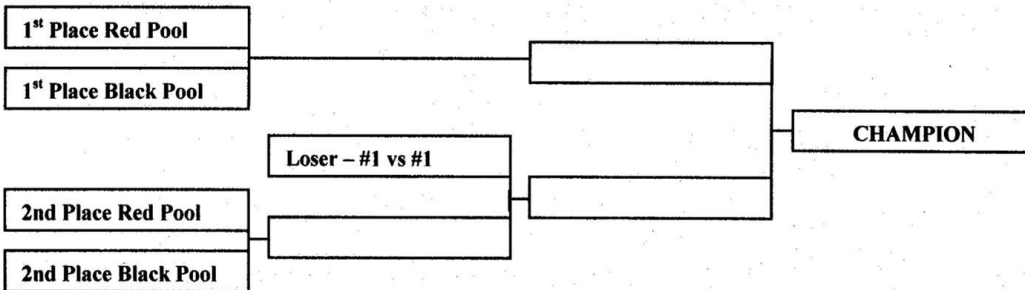

PAGE PLAYOFF

STRATHCONA TRUST SENIOR MEN'S Championship

ASHAM GROUP

	Neufeld	Franklin	Boehmer	Mouck	Ringaert	Hay	Gitzel	Holmes
Neufeld								
Franklin								
Boehmer								
Mouck								
Ringaert								
Hay								
Gitzel								
Holmes								